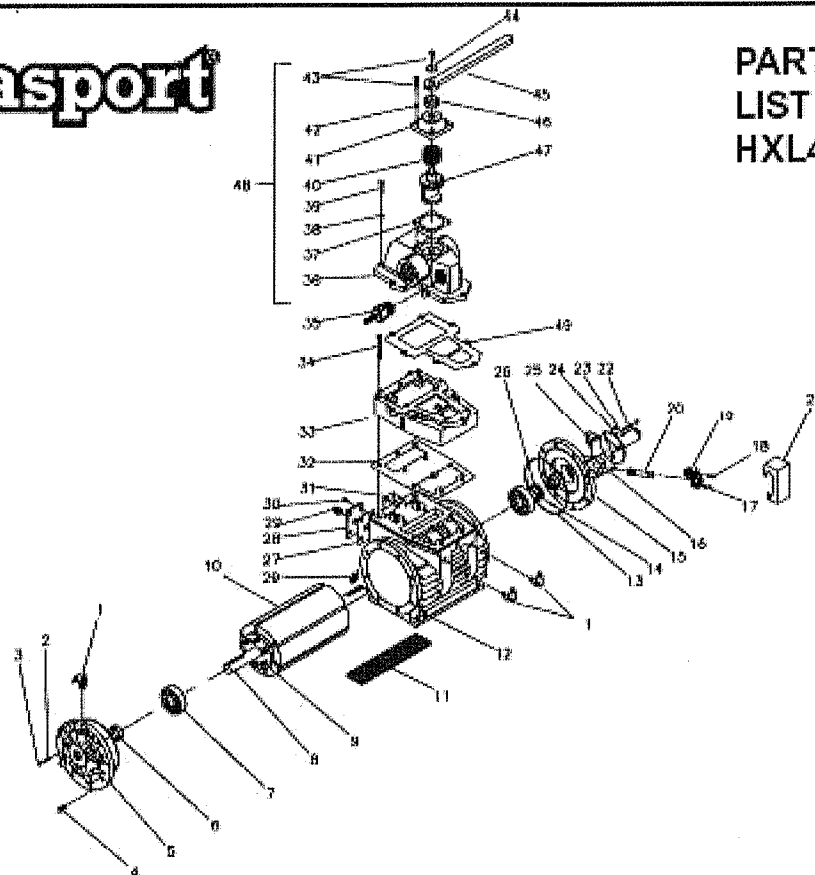

Masport

PARTS LIST HXL400WV

HXL400WV LIQUID COOLED PRESSURE / VACUUM PUMP PARTS LIST (968980)

Ref.	Description	Part No.	Qty.	Ref.	Description	Part No.	Qty.
1.	Elbow Swivel	568086	3	28.	Side Plate	968231	1
2.	Screw Set	504276	3	29.	Plug 1/2"	147621	2
3.	Nut	504278	6	30.	Bolt	501597	4
4.	Bolt	501878	16	31.	Flap Assembly	968026	2
5.	Endcover	968971	1	32.	Gasket	568805	1
6.	Seal	501015	2	33.	Manifold	968846	1
7.	Bearing	503098	2	34.	Cap Screw	501965	10
8.	Stub Shaft (Part of Rotor)		2	35.	Vacuum Relief Valve	568185	1
9.	Screw Cap (Part of Rotor)		12	36.	Body Valve	968883	1
10.	Rotor Assembly (w/ 7,8,&9)	968967	1	37.	Gasket Cap	568044	1
11.	Vane Pack	968918	6	38.	Washer	500203	7
12.	Cylinder	968959	1	39.	Bolt	501666	7
13.	O Ring	501677	2	40.	Spring Valve	568038	1
14.	Screw Set	504264	1	41.	Valve Cap	968035	1
15.	Endcover	968976	1	42.	Washer	501610	4
16.	Dowel Pin	503261	4	43.	Bolt	501617	6
17.	Cap Screw	504261	1	44.	Washer	501550	1
18.	Cap Screw	504262	1	45.	Handle	968037	1
19.	Oil Pump	568437	1	46.	Seal	501674	1
20.	Drive Shaft Assembly	968045	1	47.	Spool Valve	968804	1
21.	Guard (Oil Pump)	568903	1	48.	Integral Valve Assembly	968887	1
22.	Screw Set	504287	3	49.	Valve Gasket	568884	1
23.	Guard (Shaft)	568622	1	*	Gasket Cover .002" Blue	542011	-
24.	Bolt	501571	3	*	Gasket Cover .003" Green	542012	-
25.	Elbow Swivel	568085	1	*	Oil Line Tube	600293	-
26.	Worm Gear	568158	1				
27.	Gasket	968232	1				

*NOT SHOWN