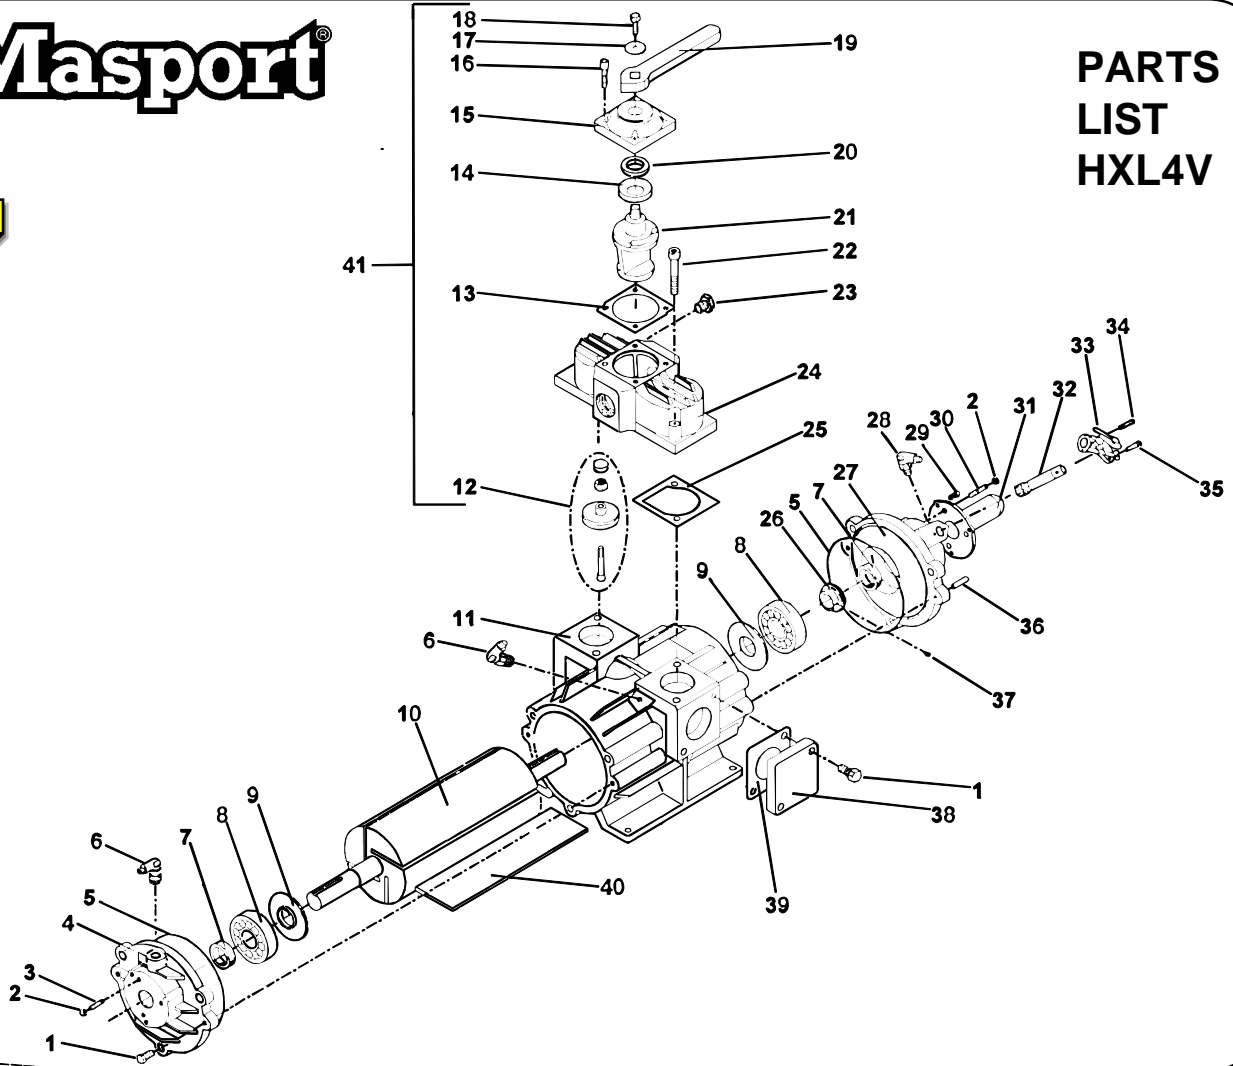

Masport®

PARTS LIST HXL4V

HXL4V AIR COOLED PRESSURE / VACUUM PUMP PARTS LIST (968440)

Ref	Description	Part No.	Qty.	Ref	Description	Part No.	Qty.
1	Bolt	501569	10	22	Spool	968052	1
2	Nut	501682	6	23	Plug	143901	1
3	Set Screw	504274	3	24	Valve Body	968081	1
4	Endcover	975479	1	25	Gasket	568066	2
5	O-Ring	501681	2	26	Gear	568069	1
6	Swivel Elbow *	568086	3	27	Endcover	975468	1
7	Oil Seal	501676	2	28	Swivel Elbow *	568085	1
8	Bearing	500082	2	29	Bolt	501571	3
9	Bearing Spacer	975496	2	30	Set Screw	504275	3
10	Rotor Assembly (Includes 8, 9)	975469	1	31	Shaft Guard	961412	1
11	Cylinder	975471	1	32	Drive Shaft Assembly	975482	1
12	NRV Poppet Assembly	968068	1	33	Oil Pump	575437	1
13	Gasket	568063	1	34	Cap Screw	504262	1
14	Washer	568056	2	35	Cap Screw	504261	1
15	Cap	968053	1	36	Dowel Pin	575111	4
16	Cap Screw	568064	4	37	Set Screw	504264	1
17	Washer	503196	1	38	Blank Flange	975487	2
18	Bolt	501702	1	39	Gasket	568009	2
19	Handle	968055	1	40	Vane	975467	4
20	Oil Seal	501578	1	41	Integral Valve Assembly (Incl. 12, 13, 14, 15, 16, 17,18,19,20,21,23,24)	968070	1
21	Cap Screw (Serial # < 98420) (Serial # > 98419)	568065 568241	4 4	42	Oil Line (ft.) **	600293	***

* NOTE: #6 and #27 CHECK VALVES USED ON EARLIER MODELS ONLY.

** NOT SHOWN.

*** QUANTITY VARIES.