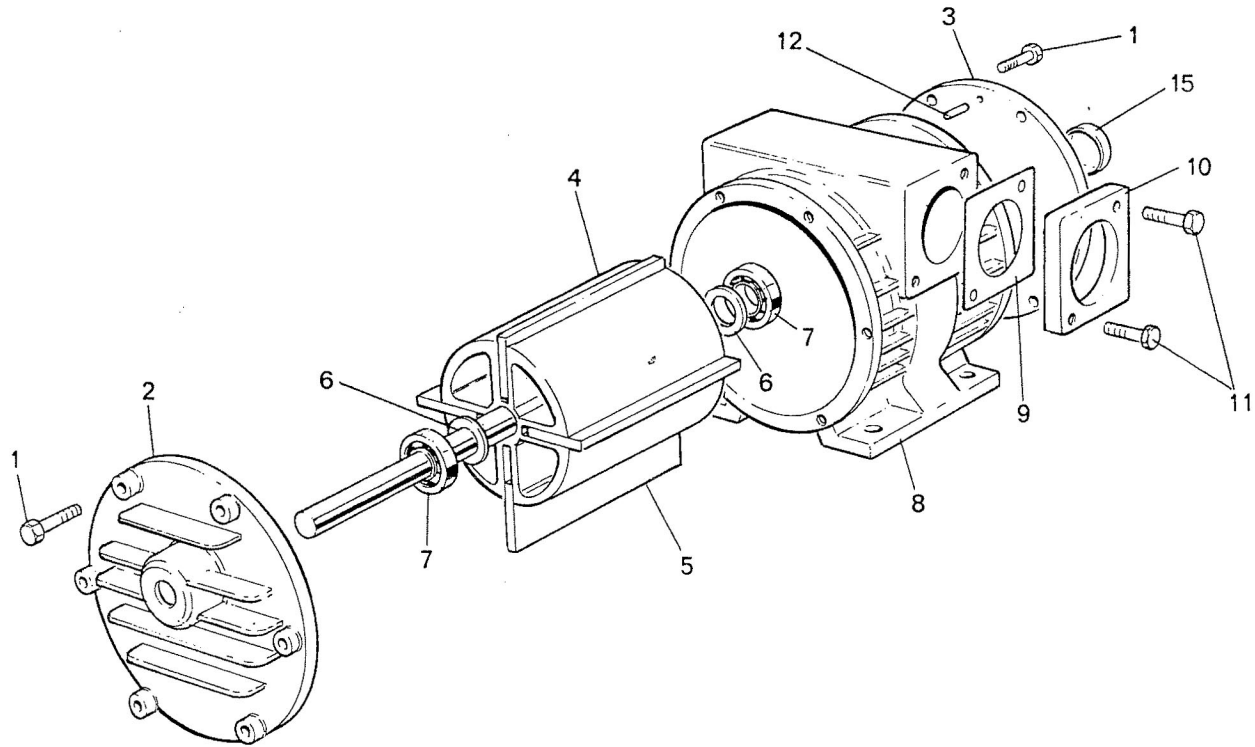

M SERIES VACUUM PUMPS SPARE PARTS LIST

Item	Description	Qty	M1	M2	M3	M5	M7.5
			Part Number				
	PUMP, Complete		975520	975165	975270	975360	975444
1	End Cover Bolt	12	501848	501569	501569	501569	501569
2	Shaft End Cover	1	975503	975503	975503	975337	975337
3	Blank End Cover	1	957502	975003	975003	975337	975337
4	Rotor Assembly	1	975504	975104	975204	975307	975403
5	Vane	4	975505	975105	975205	975306	975402
6a	Bearing Spacer	2	975506	-	-	975309	975309
6b	Bearing Shim Washer	2	-	575131	575131	-	-
7	Ball Bearing	2	502043	501547	501547	500082	500082
8	Cylinder	1	975101	975101	975201	975303	975401
9	Flange Gasket	1	-	575107	575107	568009	568009
10	Flange	1	-	975138	975206	975312	975312
11	Flange Bolt	2	-	501878	501878	501584	501584
12	Dowel Pin	1	575111	575111	575111	503258	503258
13	Seal	AR	501573	501573	501573	501579	501579
14	End Cover Gasket	AR	-	-	-	-	-
	Blue .001"		-	-	-	542008	542008
	Pink .002"		-	-	-	542009	542009
	Yellow .003"		-	-	-	542044	542044
15	End Cover Plug (For non shaft end)		-	-	-	-	-
15a	Plug - 42 mm	1	-	-	-	975338	975338
15b	Plug - 40 mm	1	-	975132	975132	-	-

Items 13 and 14 are not illustrated. Order the same colour and quantity of item 14 as originally fitted to the pump.