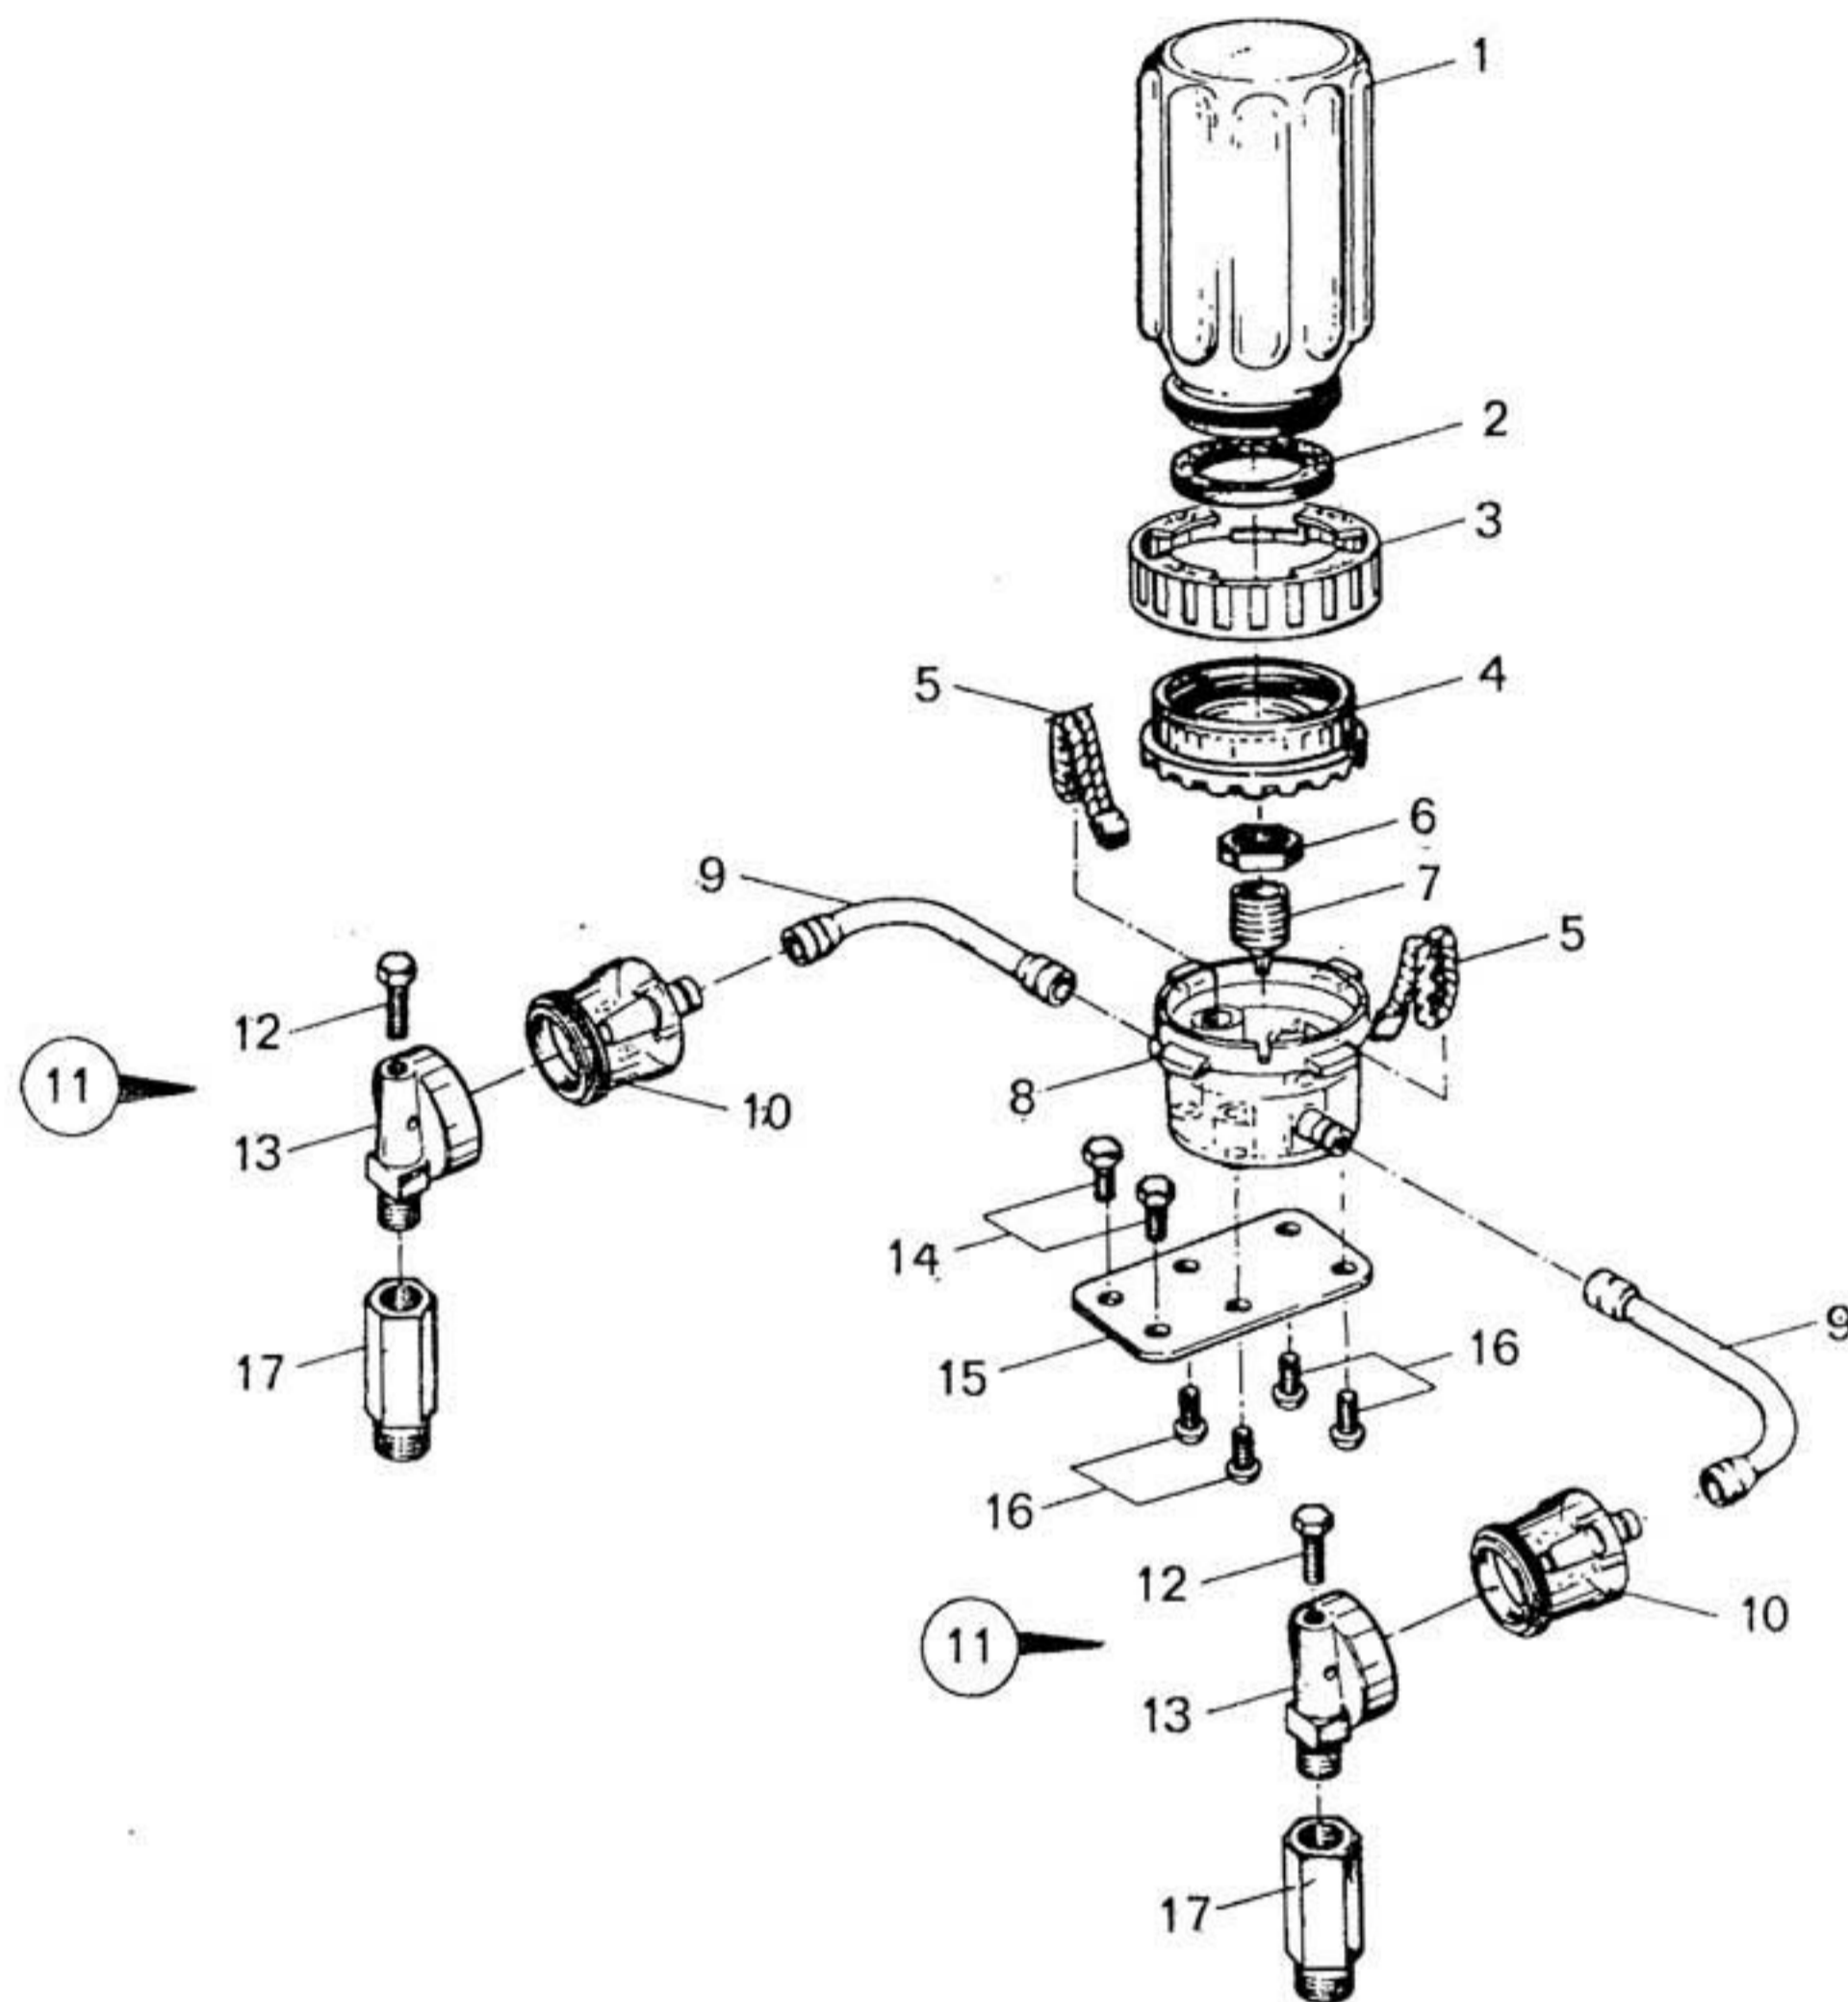

M SERIES LUBRICATOR SPARE PARTS LIST

Item	Description	Qty	Major, Master, Super	M1 M2, M3	M5, M7.5
			Part Number		
	Complete Lubricator		942216	975119	975317
1	Oil Container	1	539141	539141	539141
2	Bowl Gasket	1	539151	539151	539151
3	Locking Ring	1	539144	539144	539144
4	Cap	1	539142	539142	539142
5a	Wick Assembly (Single Cord)	2	939155	939155	
5b	Wick Assembly (Double Cord)	2			939154
6	Lock Nut	1	559132	559132	559132
7	Spout	1	939150	939150	939150
8	Bowl	1	539143	539143	539143
9	Tube	2	600254	600254	600254
10	Sight Glass	2	559083	559083	559083
11	Sight Glass Base Assembly	2	939089	939089	939089
12	Sight Glass Assembly Bolt	2	501116	501116	501116
13	Flow Meter Base	2	539084	539084	539084
14	Mounting Plate Bolt	2	501863	501863	501863
15	Mounting Plate	1	939149	939149	939149
16	Bowl Mounting Bolt	4	501576	501576	501576
17	Connector	2			975110