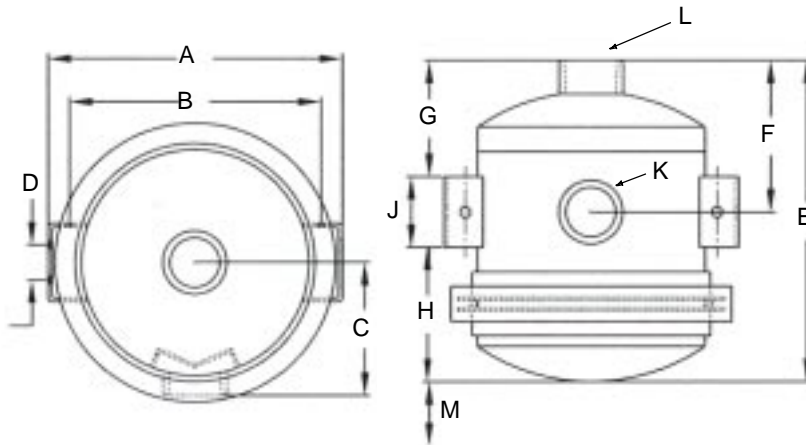

OPERATIONAL DATA

All Pre-Filter Models

A. Filter Element

- 50 mesh for Superior protection
- 300 Micron pleated cleanable stainless steel for ease of maintenance.

B. Portings

- 1 1/2", 3" and 4" N.P.T. to match a variety of pumps.

C. Air Deflector

- 12 Gauge Hot Rolled Steel for ruggedness and durability.

D. Silicone Endcaps

- Heat and chemical resistant.

DIMENSIONAL DATA

Assembly Numbers

	15112	15109	15110
A	10 3/8	14 1/2	14 1/2
B	8 7/8	12 7/8	12 7/8
C	4 11/16	7 1/4	7
D	1 1/4	1 1/2	1 1/2
E	11 3/8	15 3/4	15 3/8
F	5 3/8	7 5/16	7 3/4
G	4 1/8	7 1/8	6 1/4
H	4 3/8	5 5/8	6 1/4
J	2 1/2	3	3
K*	1 1/2	3	4
L*	1 1/2	3	4 Male
M	2 1/4	7 3/16	7 3/16