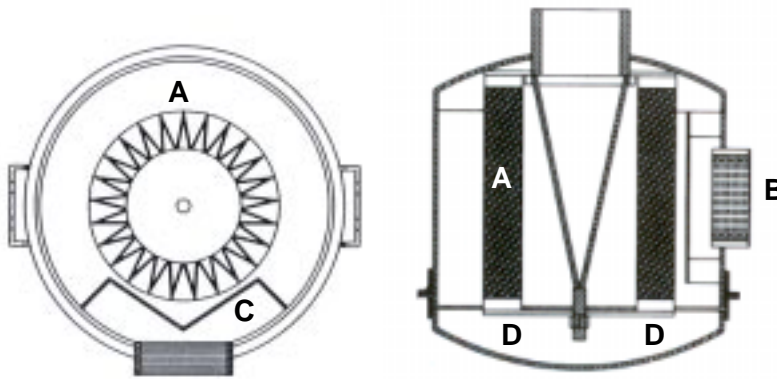

◆ Easily Installed

- Heavy duty precision-welded brackets ensure stability and durability.
- Three standard N.P.T. threaded fittings (1 1/2", 3", 4") make the pre-filter versatile enough to match any pump with an airflow between 20 and 400 C.F.M.

◆ Performance Warranty

- One Year Limited Warranty, Against Defects in Workmanship and Materials

Masport®

SPECIFICATIONS

ASSEMBLY NUMBER	15112	15109	15110
Porting Size N.P.T.	1 1/2"	3"	4"
Filter Element	300 micron	300 micron	300 micron
Net Weight - lbs.	25	48	48
Quick Release Clamp Material	Stainless Steel	Stainless Steel	Stainless Steel

OPERATIONAL DATA

All Pre-Filter Models

A. Filter Element

- 50 mesh for Superior protection
- 300 Micron pleated cleanable stainless steel for ease of maintenance.

B. Portings

- 1 1/2", 3" and 4" N.P.T. to match a variety of pumps.

C. Air Deflector

- 12 Gauge Hot Rolled Steel for ruggedness and durability.

D. Silicone Endcaps

- Heat and chemical resistant.

DIMENSIONAL DATA

Assembly Numbers

	15112	15109	15110
A	10 3/8	14 1/2	14 1/2
B	8 7/8	12 7/8	12 7/8
C	4 11/16	7 1/4	7
D	1 1/4	1 1/2	1 1/2
E	11 3/8	15 3/4	15 3/8
F	5 3/8	7 5/16	7 3/4
G	4 1/8	7 1/8	6 1/4
H	4 3/8	5 5/8	6 1/4
J	2 1/2	3	3
K*	1 1/2	3	4
L*	1 1/2	3	4 Male
M	2 1/4	7 3/16	7 3/16